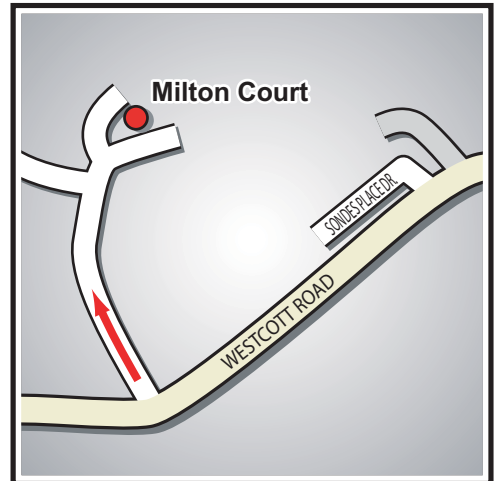

Directions:

From M25 Anti-clockwise

Exit the M25 at junction 9 and take the 3rd exit of the roundabout onto the A24. Take the first left onto the B2430 and at the next roundabout take the second exit onto the A245. At the next roundabout take the third exit onto the A243 (Leatherhead Bypass Road). Take the second exit at the next two roundabouts to follow the A24 (Leatherhead Bypass Road). At the next roundabout take the first exit onto the A24 towards Dorking. After 3.8 miles take the third exit at the roundabout onto the A25 (Reigate Road). Follow the one way system round South Street and Vincent Lane then turn left onto Westcott Road. After passing Sondes Place Drive on the right please take the next right, at the bottom of the hill, sign posted Unum and Milton Court.

From M25 Clockwise

Exit the M25 at junction 9 and take the first exit at the roundabout onto the A243 (Leatherhead Bypass Road) then follow the directions above.

From South

Follow the A24 Northbound towards Dorking. After passing Dorking Golf Course on the right, take the first exit at the roundabout onto the A25 (Reigate Road). Follow the one way system round South Street and Vincent Lane then turn left onto Westcott Road. After passing Sondes Place Drive on the right please take the next right, at the bottom of the hill, sign posted Unum and Milton Court.

By Rail:

The closest station is Dorking West (about 5 minutes from our offices by taxi).
For train times call National Rail Enquiries: 08457 484950.